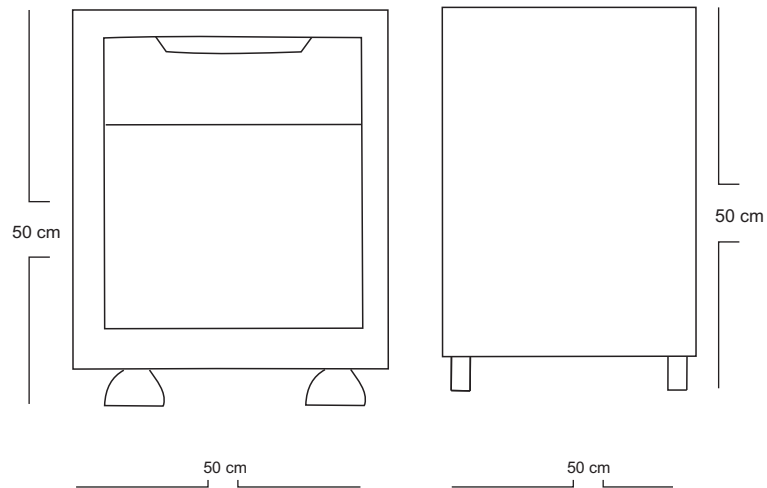

HUDSON BEDSIDE TABLE BST 105

DESCRIPTION :

The streamlined contemporary hudson bedside table has a striking presence. I drawer an i door providing ample space. i set comes with a left opening unit and a right opening unit.

DIMENSIONS

Total Width : 50 cm

Total Depth : 50 cm

Height : 50 cm

PACKAGING

Weight : 20,20 kg
(Per Unit)

Volume : 0.125m³

Packing : 1 pcs / box