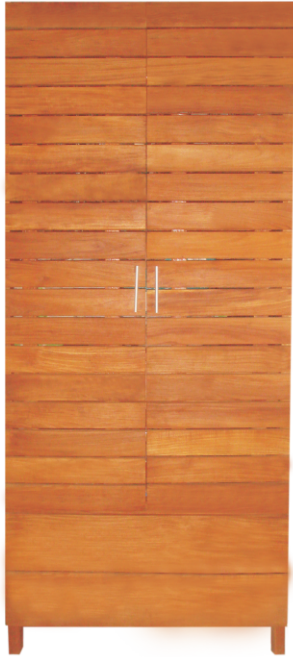

BAHAMAS WARDROBE BW72

DESCRIPTION

Solid teakwood wardrobe providing ample space for organizing your clothes, push to open drawers. Hand selected teak, expert workmanship with attention to detail and proportion.

DIMENSIONS

Width : 100 cm

Depth : 55 cm

Height : 200 cm

PACKAGING

Weight :
(Per Unit)
Volume : 1.17 m³

Packing : 1 / Box

FINISHING