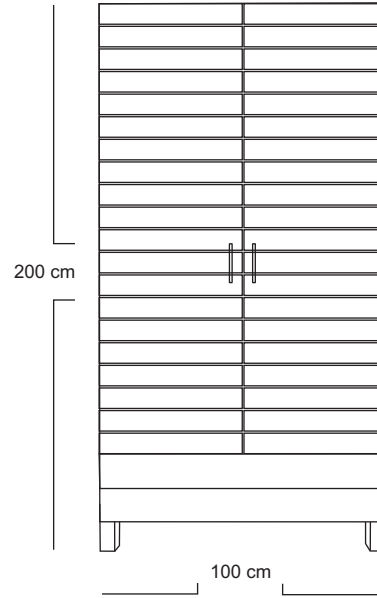

BAHAMAS WARDROBE BW72

DESCRIPTION

Solid teakwood wardrobe providing ample space for organizing your clothes, push to open drawers. Hand selected teak, expert workmanship with attention to detail and proportion.

DIMENSIONS

Width : 100 cm

Depth : 55 cm

Height : 200 cm

PACKAGING

Weight :
(Per Unit)
Volume : 1.17 m³

Packing : 1 / Box

FINISHING