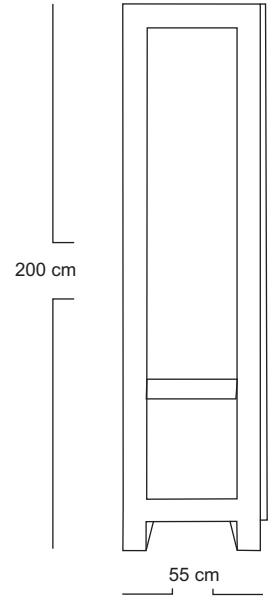

BAHAMAS WARDROBE BW72

DESCRIPTION

Solid teakwood wardrobe providing ample space for organizing your clothes, push to open drawers. Hand selected teak, expert workmanship with attention to detail and proportion.

DIMENSIONS

Width : 100 cm

Depth : 55 cm

Height : 200 cm

PACKAGING

Weight :
(Per Unit)
Volume : 1.17 m³

Packing : 1 / Box

FINISHING