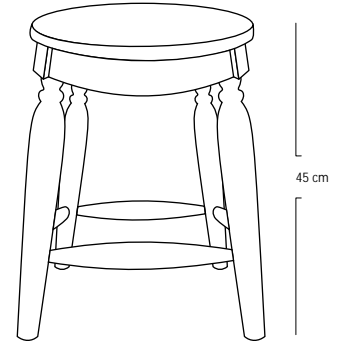

## DESCRIPTION

Solid Teak Wood Stool.  
Suitable in Kopitiam style  
or traditional dining areas.

## DIMENSIONS

Total Diameter : 33 cm  
Height : 45 cm